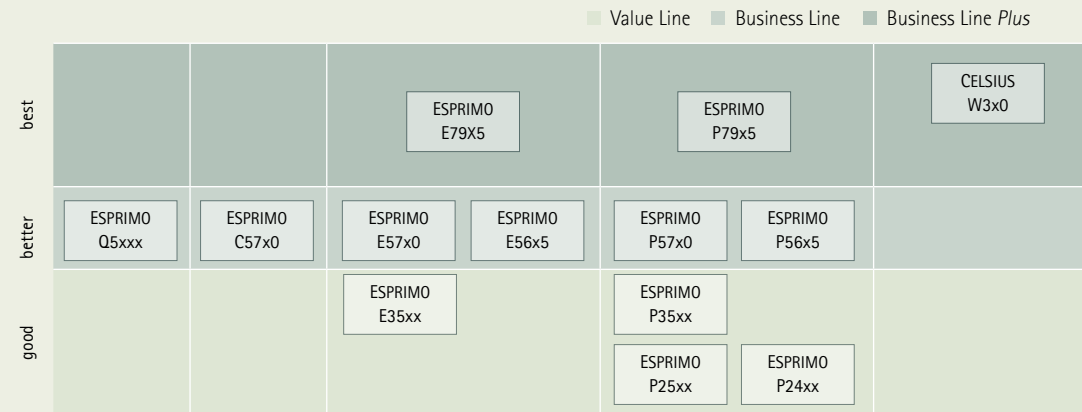

ESPRIMO P Green PC

- Your expandable business workhorse
- Get the ultimate business performer with high-end expandability and outstanding performance

ESPRIMO Q Series

- The mini with more PC per cm<sup>3</sup>
- The professional PC goes stylish. Stylish elegance for your office - weighing only 1.7 kg and with state-of-the-art mobile technology

### Positioning ESPRIMO professional PC

Value Line		Business Line	Business Line Plus same features as Business Line, plus:
Edition	Project PC		
Best price	Lifecycle up to 12 months	Family concept	High end manageability -lowest TCO
Instantly available	Freely configurable	Manageability and Security - low TCO	Lifecycle up to 18 months
Pre-configured	Standard technology	High ergonomics	Most energy efficient
		Freely configurable	Fan regulation chip
		Managed Lifecycle	